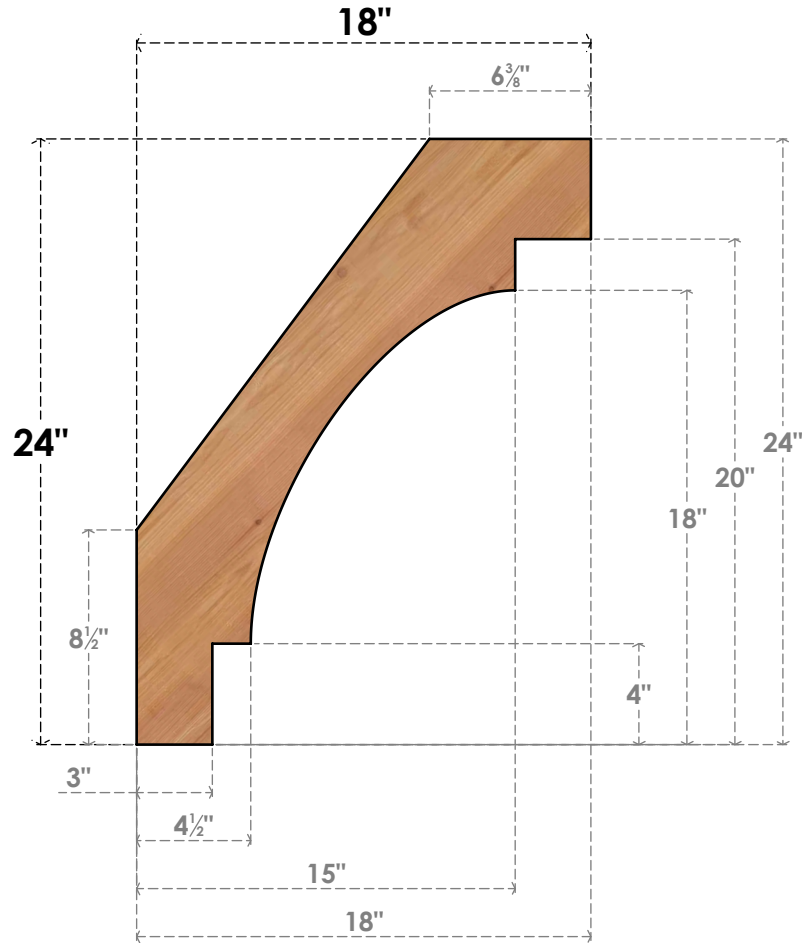

BRC04X18X24MRC00SWR

3 1/2"W X 18"D X 24"H MERCED SMOOTH BRACE, WESTERN RED CEDAR

SIDE

FRONT

EKENA MILLWORK
 2300 WEST MAIN ST.
 CLARKSVILLE, TX 75426
 TOLL FREE: 866-607-0453
 WWW.EKENAMILLWORK.COM

NOTES

1. INSTALLATION TO BE COMPLETED IN ACCORDANCE WITH MANUFACTURER'S SPECIFICATIONS.
2. DRAWING MAY NOT BE TO SCALE
3. THIS DRAWING IS INTENDED FOR DESIGN AND PLANNING PURPOSES ONLY.
4. ALL INFORMATION CONTAINED HEREIN WAS CURRENT AT THE TIME OF DEVELOPMENT BUT MUST BE REVIEWED AND APPROVED BY THE PRODUCT MANUFACTURER TO BE CONSIDERED ACCURATE.
5. PRODUCTS ARE NOT KILN DRIED. THIS ITEM IS UNIQUE AND WILL CONTAIN THE NATURAL VARIATIONS THAT THE WOOD SPECIES OFFERS. THIS MAY RESULT IN VARIATIONS UP TO 1/4"