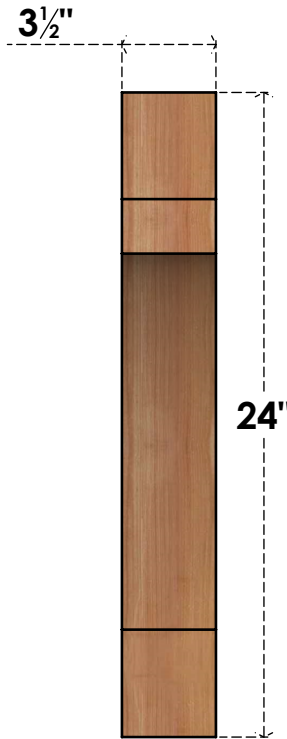

BRC04X18X24MRC00SWR

3 1/2"W X 18"D X 24"H MERCED SMOOTH BRACE, WESTERN RED CEDAR

SIDE

FRONT

EKENA MILLWORK
 2300 WEST MAIN ST.
 CLARKSVILLE, TX 75426
 TOLL FREE: 866-607-0453
 WWW.EKENAMILLWORK.COM

NOTES

1. INSTALLATION TO BE COMPLETED IN ACCORDANCE WITH MANUFACTURER'S SPECIFICATIONS.
2. DRAWING MAY NOT BE TO SCALE
3. THIS DRAWING IS INTENDED FOR DESIGN AND PLANNING PURPOSES ONLY.
4. ALL INFORMATION CONTAINED HEREIN WAS CURRENT AT THE TIME OF DEVELOPMENT BUT MUST BE REVIEWED AND APPROVED BY THE PRODUCT MANUFACTURER TO BE CONSIDERED ACCURATE.
5. PRODUCTS ARE NOT KILN DRIED. THIS ITEM IS UNIQUE AND WILL CONTAIN THE NATURAL VARIATIONS THAT THE WOOD SPECIES OFFERS. THIS MAY RESULT IN VARIATIONS UP TO 1/4"